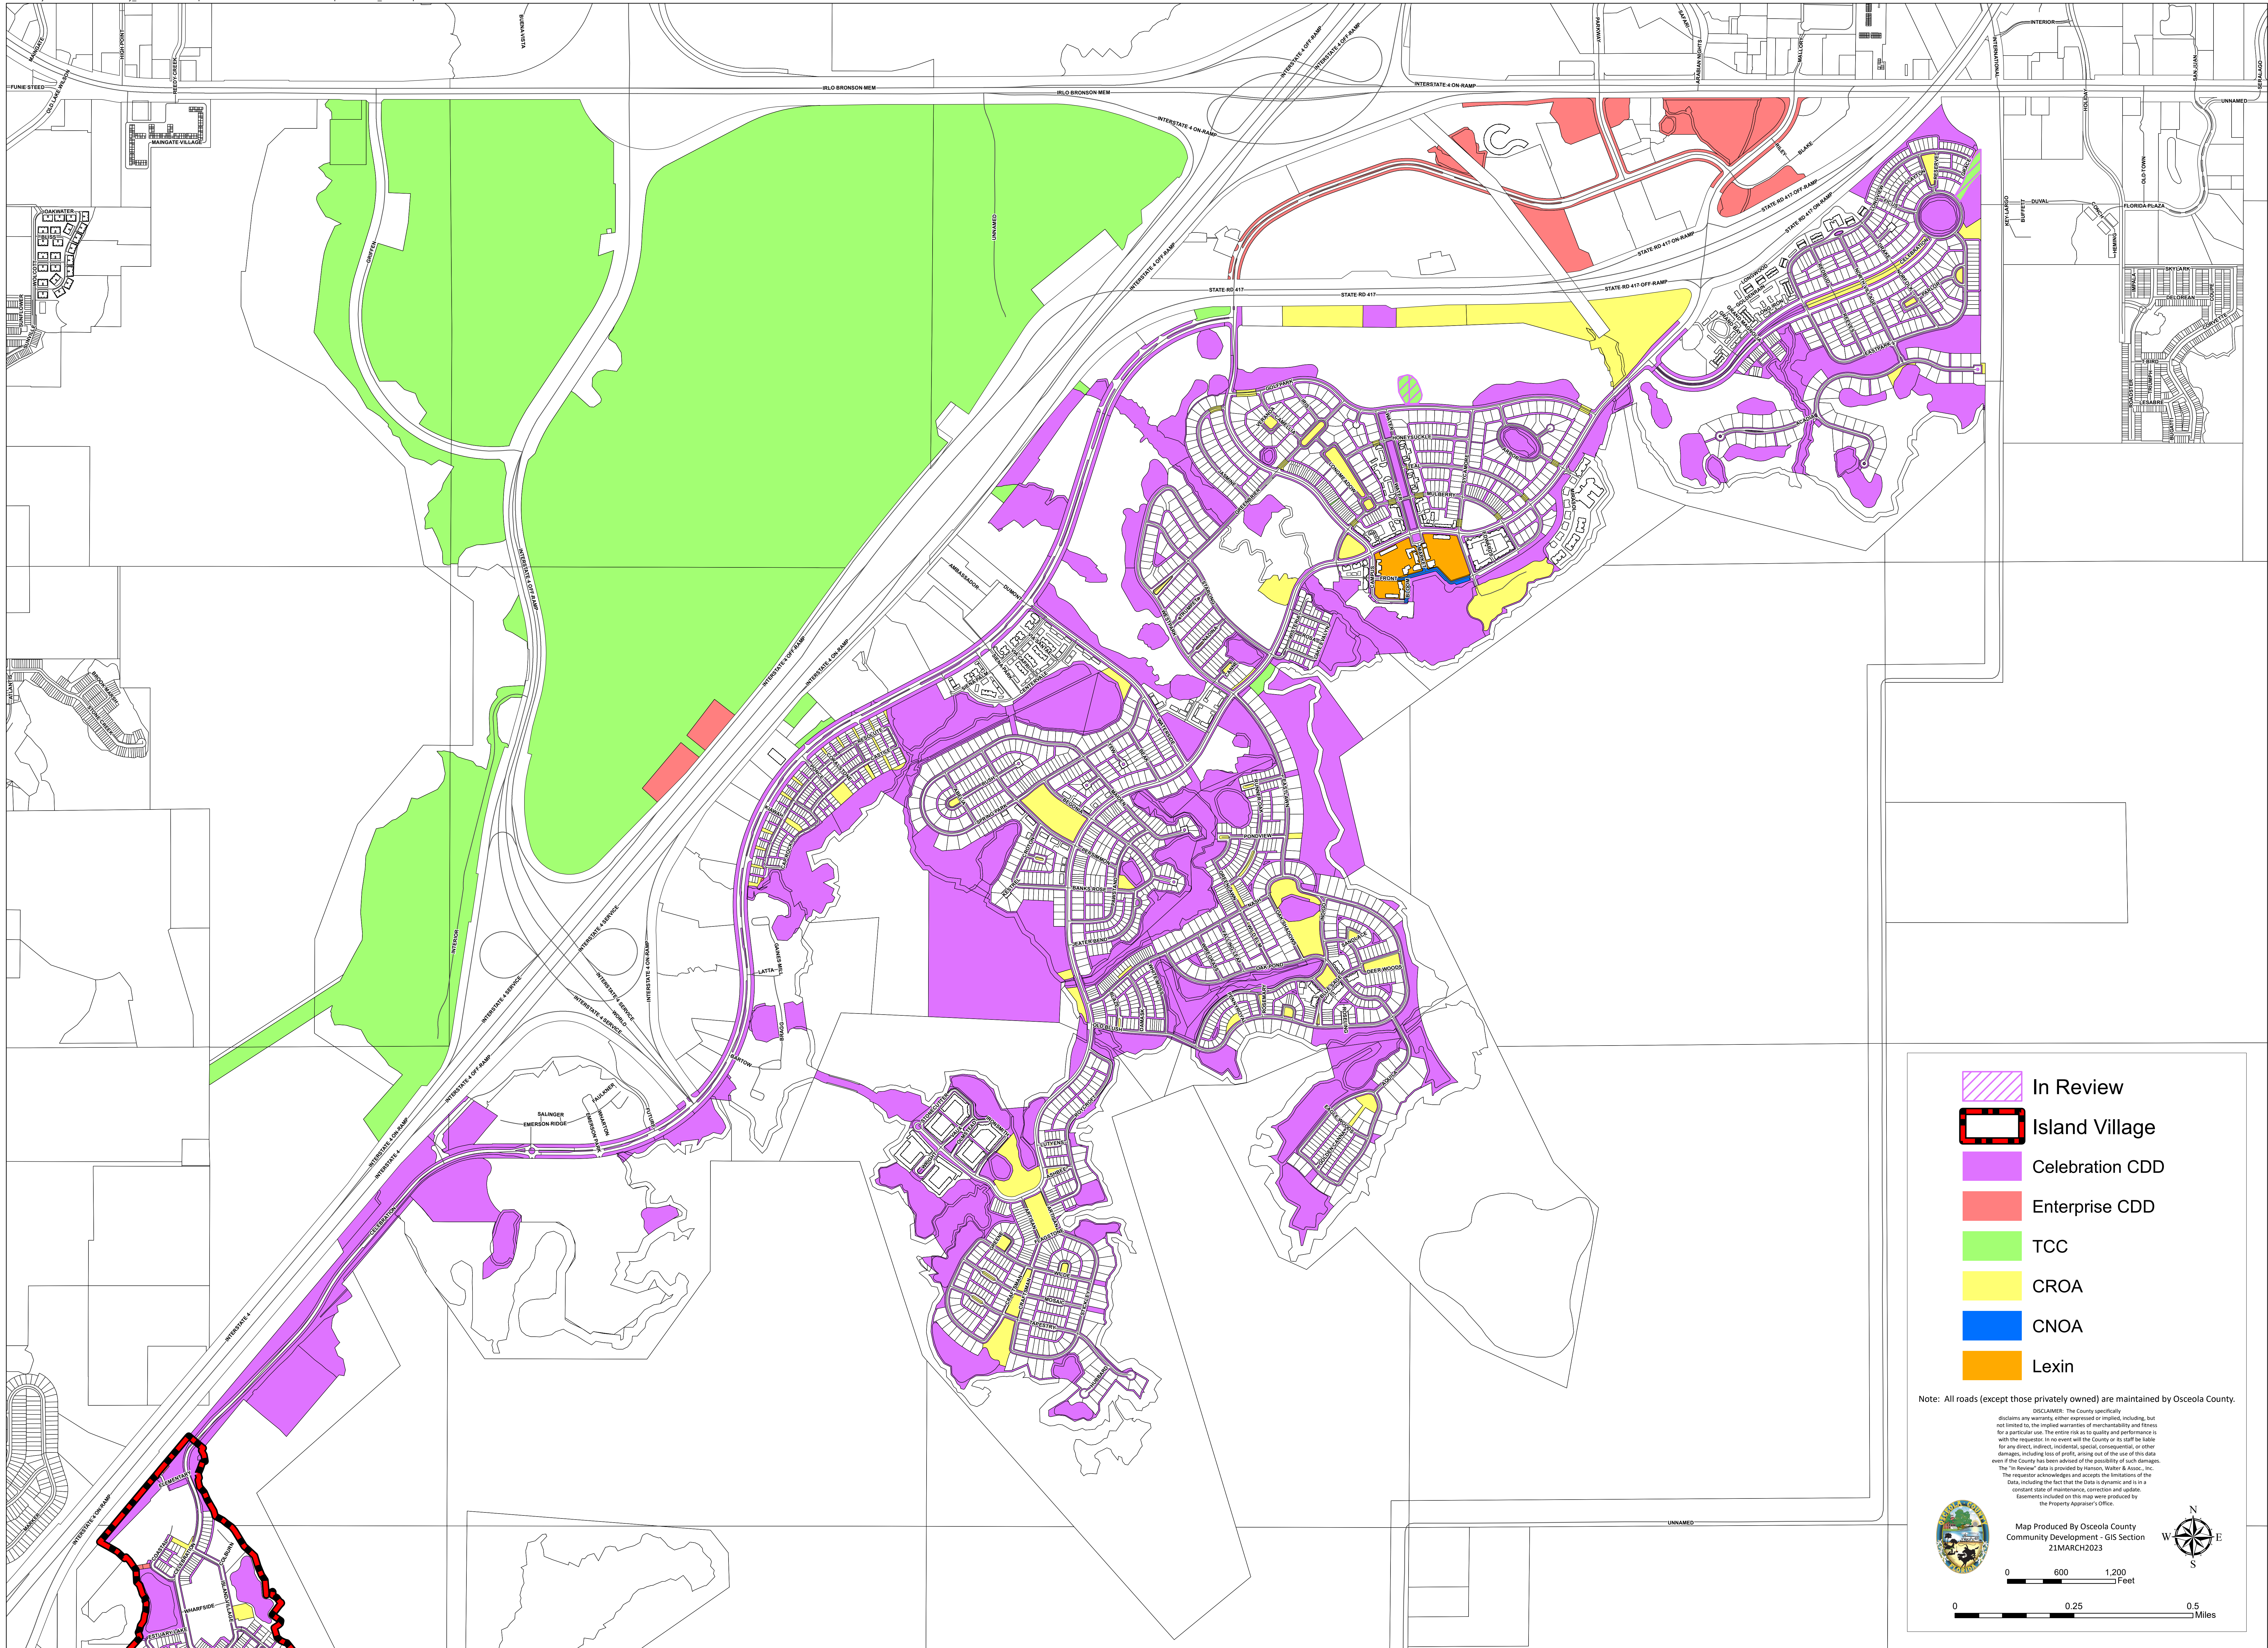

Celebration, Florida

- In Review
- Island Village
- Celebration CDD
- Enterprise CDD
- TCC
- CROA
- CNOA
- Lexin

Map Produced By Osceola County
Community Development - GIS Section
21MARCH2023